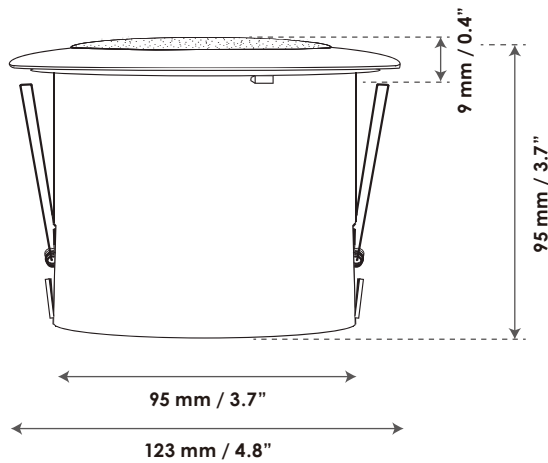

Splash Speakers

TOP

SIDE

Splash Premium Speakers