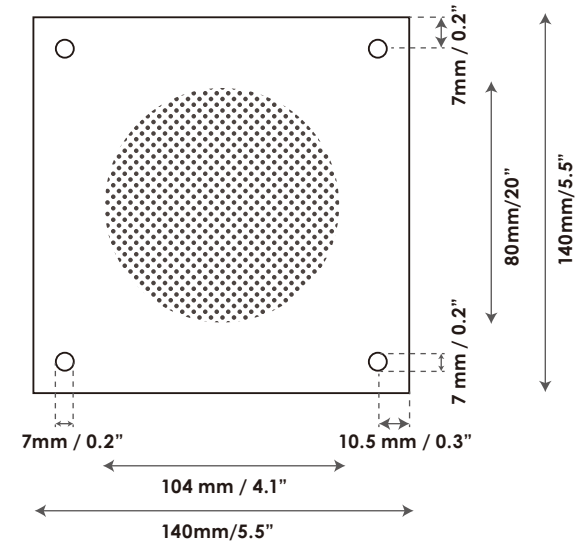

Splash Premium Speakers

TOP