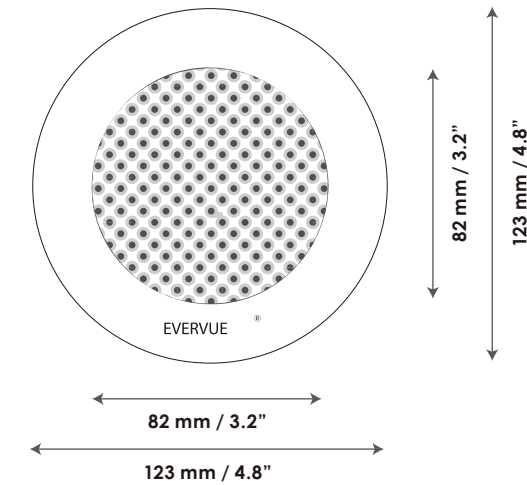

The speakers can be recessed mounted and come standard with a stylish white grille front and a 20' (6 meters) premium audio cable. The premium splash speakers are compatible with all Evervue TV's.

Splash Speakers