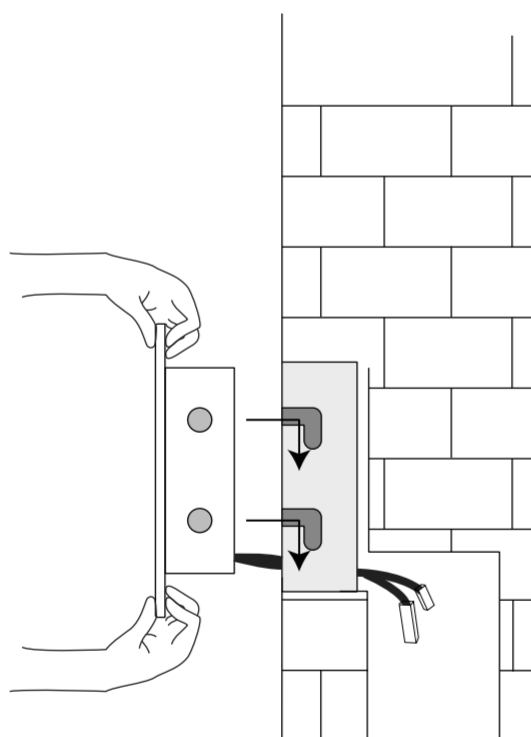

1. Before installing, first check to ensure you have received all the package contents.

Sound Bar 01

Sound Bar 02

Control Centre

Wall Box 01

Wall Box 02

Wall Box 03

Power Supply

Bluetooth

Water Resistant
IPX4 100%

Touch Screen

Recessed
Wall Mount

Speaker: 3 x 20 Watt

Inputs: RCA audio, 3.5mm audio plug
Bluetooth, Optical

Power: 12VDC, 3.amp

Control: Touch Screen, Infrared control

Color: Stainless steel, gold, white