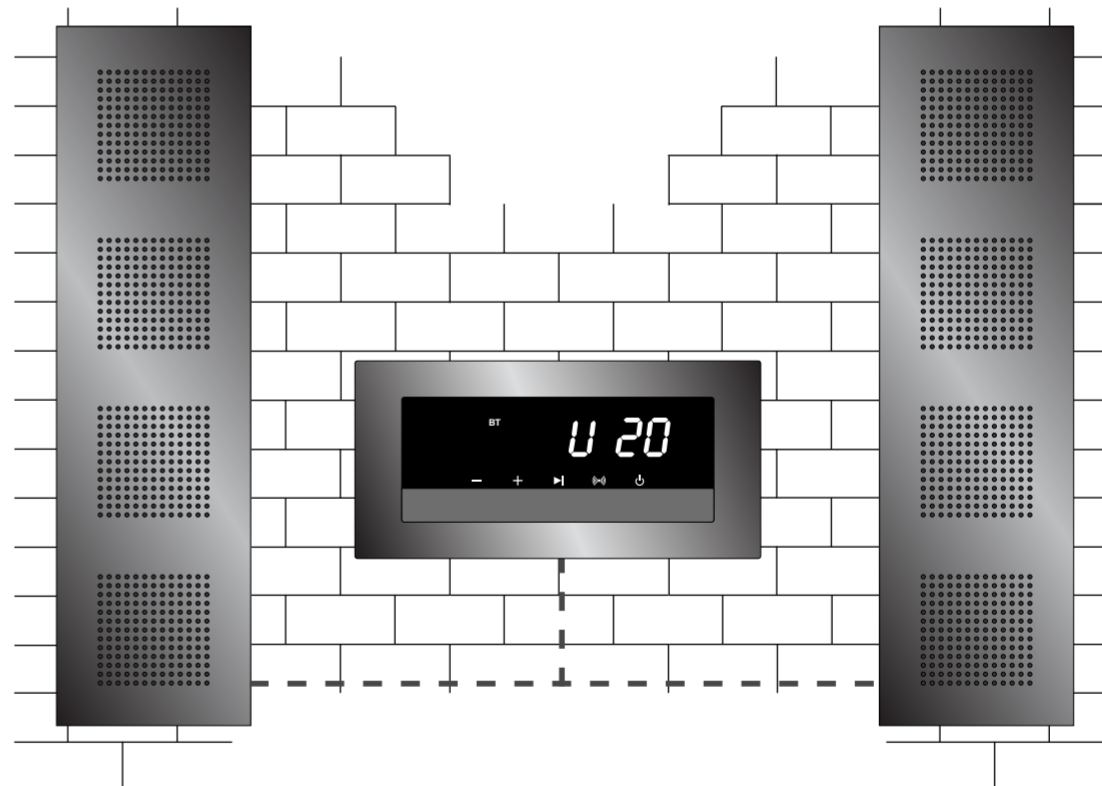

1. Before installing, first check to ensure you have received all the package contents.

Sound Bar 01

Sound Bar 02

Control Centre

Wall Box 01

Wall Box 02

Wall Box 03

Power Supply

Bluetooth

Water Resistant
IPX4 100%

Touch Screen

Recessed
Wall Mount

Speaker: 3 x 20 Watt

Inputs: RCA audio, 3.5mm audio plug
Bluetooth, Optical

Power: 12VDC, 3.amp

Control: Touch Screen, Infrared control

Color: Stainless steel, gold, white