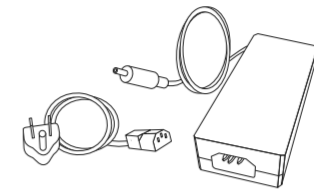

1. Before installing, first check to ensure you have received all the package contents.

Sound Bar 01

Sound Bar 02

Control Centre

Wall Box 01

Wall Box 02

Wall Box 03

Power Supply

Bluetooth

Water Resistant
IPX4 100%

Touch Screen

Recessed
Wall Mount

Speaker: 3 x 20 Watt

Inputs: RCA audio, 3.5mm audio plug
Bluetooth, Optical

Power: 12VDC, 3.amp

Control: Touch Screen, Infrared control

Color: Stainless steel, gold, white