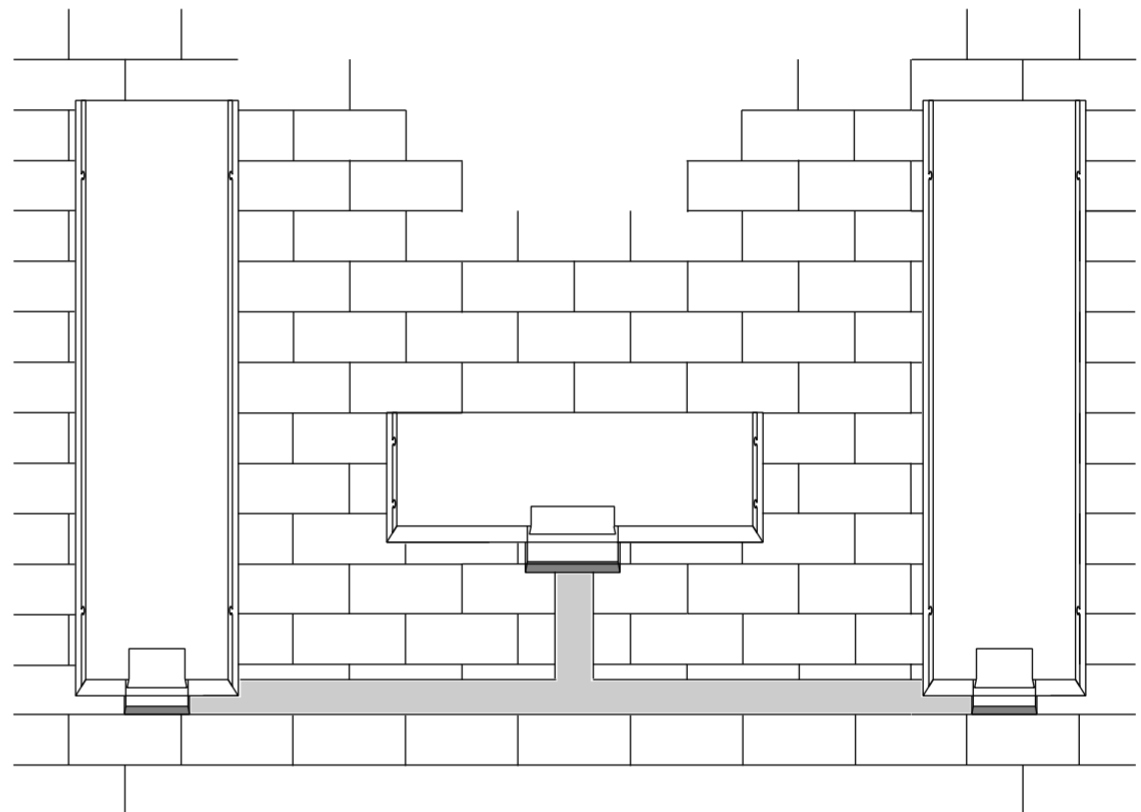

1. Before installing, first check to ensure you have received all the package contents.

Sound Bar 01

Sound Bar 02

Control Centre

Wall Box 01

Wall Box 02

Wall Box 03

Power Supply

Bluetooth

Water Resistant
IPX4 100%

Touch Screen

Recessed
Wall Mount

Speaker: 3 x 20 Watt

Inputs: RCA audio, 3.5mm audio plug
Bluetooth, Optical

Power: 12VDC, 3.amp

Control: Touch Screen, Infrared control

Color: Stainless steel, gold, white