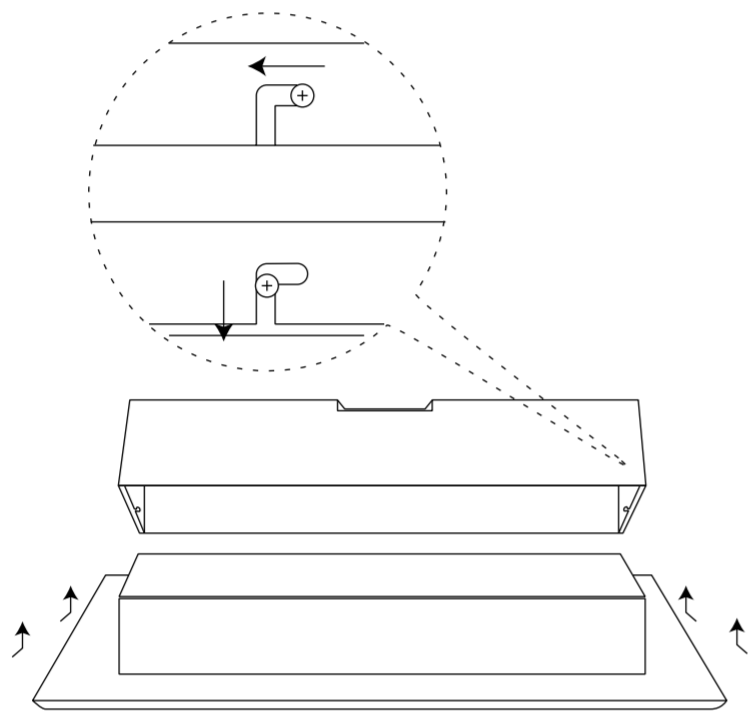

1. Before installing, first check to ensure you have received all the package contents.

Sound Bar 01

Sound Bar 02

Control Centre

Wall Box 01

Wall Box 02

Wall Box 03

Power Supply

Bluetooth

Water Resistant
IPX4 100%

Touch Screen

Recessed
Wall Mount

Speaker: 3 x 20 Watt

Inputs: RCA audio, 3.5mm audio plug
Bluetooth, Optical

Power: 12VDC, 3.amp

Control: Touch Screen, Infrared control

Color: Stainless steel, gold, white