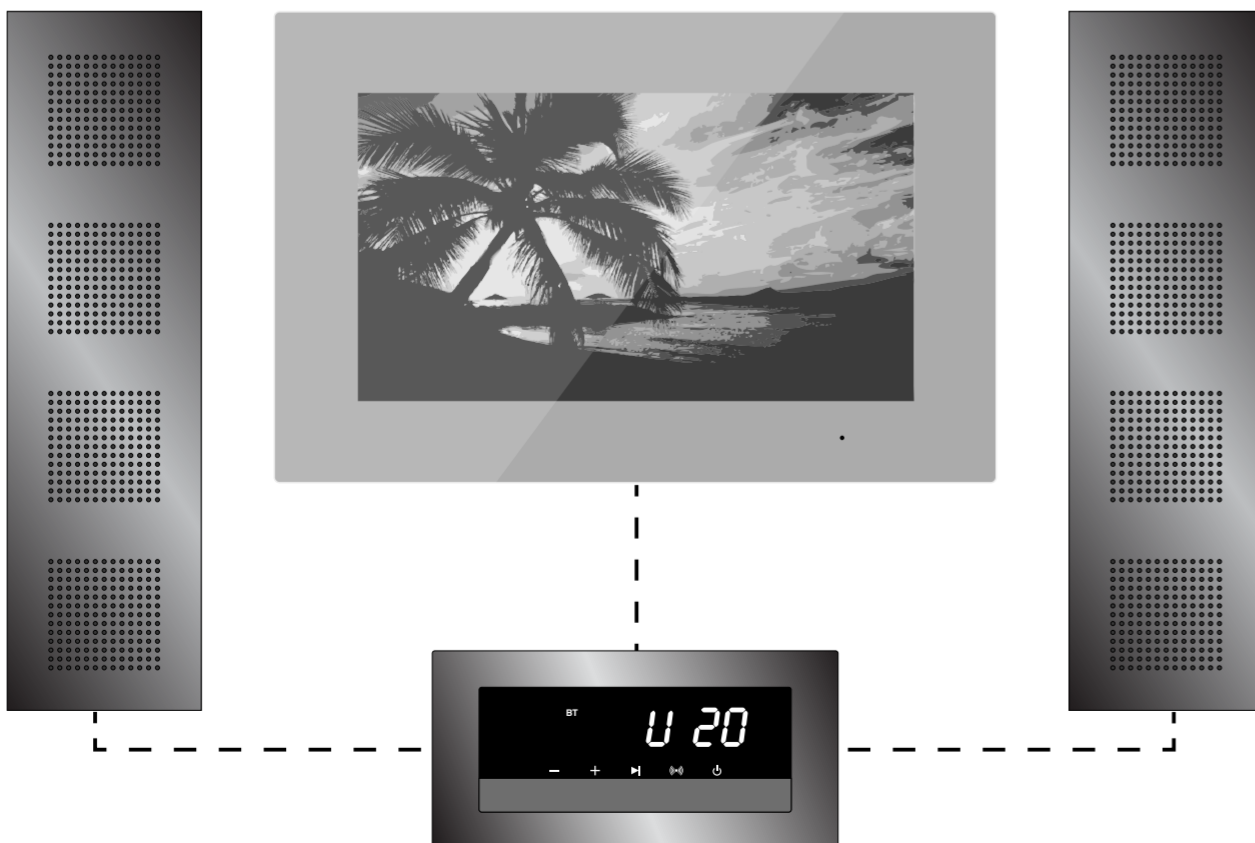

1. Before installing, first check to ensure you have received all the package contents.

Sound Bar 01

Sound Bar 02

Control Centre

Wall Box 01

Wall Box 02

Wall Box 03

Power Supply

Bluetooth

Water Resistant
IPX4 100%

Touch Screen

Recessed
Wall Mount

Speaker: 3 x 20 Watt

Inputs: RCA audio, 3.5mm audio plug
Bluetooth, Optical

Power: 12VDC, 3.amp

Control: Touch Screen, Infrared control

Color: Stainless steel, gold, white