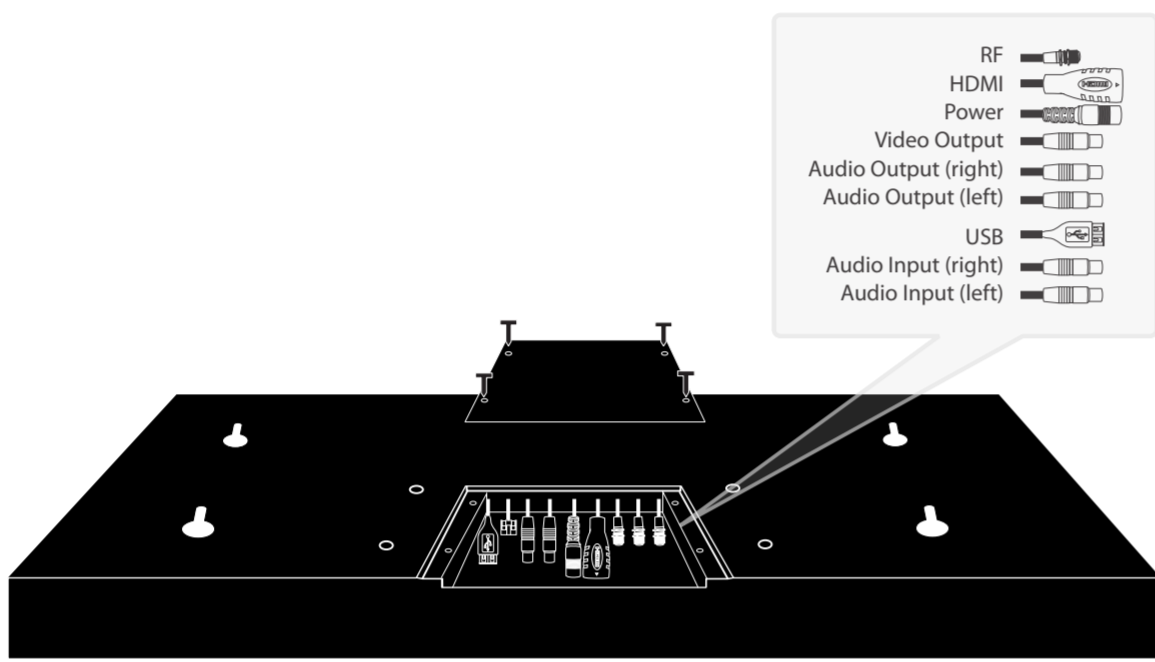

1. Before installing, first check to ensure you have received all the package contents.

Evervue TK TV

Standard Black Remote Control

Waterproof Remote Control

Power Supply

5'/150 cm Power Extension Cord

Waterproof Remote Control