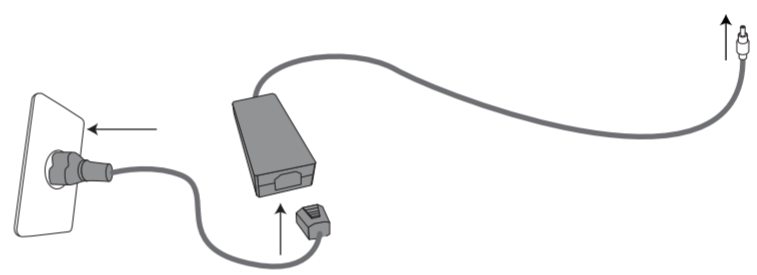

1. Before installing, first check to ensure you have received all the package contents.

Evervue TK TV

Standard Black Remote Control

Waterproof Remote Control

Power Supply

5'/150 cm Power Extension Cord

Waterproof Remote Control