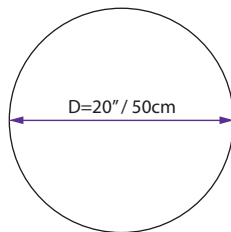

### Choose your defogger shape

- Rectangle  
Dimension Size  
16"/40cm X 12"/30cm

- Oval  
Dimension Size  
24"/60cm x 16"/40cm

- Circle  
Diameter Size  
20"/50cm

No matter how steamy your bathroom, our optional defoggers will keep your mirror crystal clear by warming the back of the mirror glass. Choose the size and shape that best suits your mirror. We offer 3 different shapes/sizes to make your MirrorVue truly unique. You can install up to 4 defoggers on your MirrorVue and safely power them by 12VDC which can be controlled separately or together with your light switch. So turn up the heat and watch the fog on your mirror disappear in seconds!