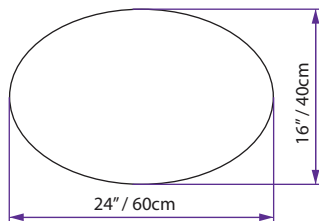

### Choose your defogger shape

- Rectangle  
Dimension Size  
16"/40cm X 12"/30cm

- Oval  
Dimension Size  
24"/60cm x 16"/40cm

- Circle  
Diameter Size  
20"/50cm

No matter how steamy your bathroom, our optional defoggers will keep your mirror crystal clear by warming the back of the mirror glass. Choose the size and shape that best suits your mirror. We offer 3 different shapes/sizes to make your MirrorVue truly unique. You can install up to 4 defoggers on your MirrorVue and safely power them by 12VDC which can be controlled separately or together with your light switch. So turn up the heat and watch the fog on your mirror disappear in seconds!