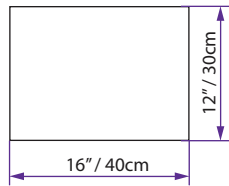

### Choose your defogger shape

- Rectangle  
Dimension Size  
16"/40cm X 12"/30cm

- Oval  
Dimension Size  
24"/60cm x 16"/40cm

- Circle  
Diameter Size  
20"/50cm

No matter how steamy your bathroom, our optional defoggers will keep your mirror crystal clear by warming the back of the mirror glass. Choose the size and shape that best suits your mirror. We offer 3 different shapes/sizes to make your MirrorVue truly unique. You can install up to 4 defoggers on your MirrorVue and safely power them by 12VDC which can be controlled separately or together with your light switch. So turn up the heat and watch the fog on your mirror disappear in seconds!